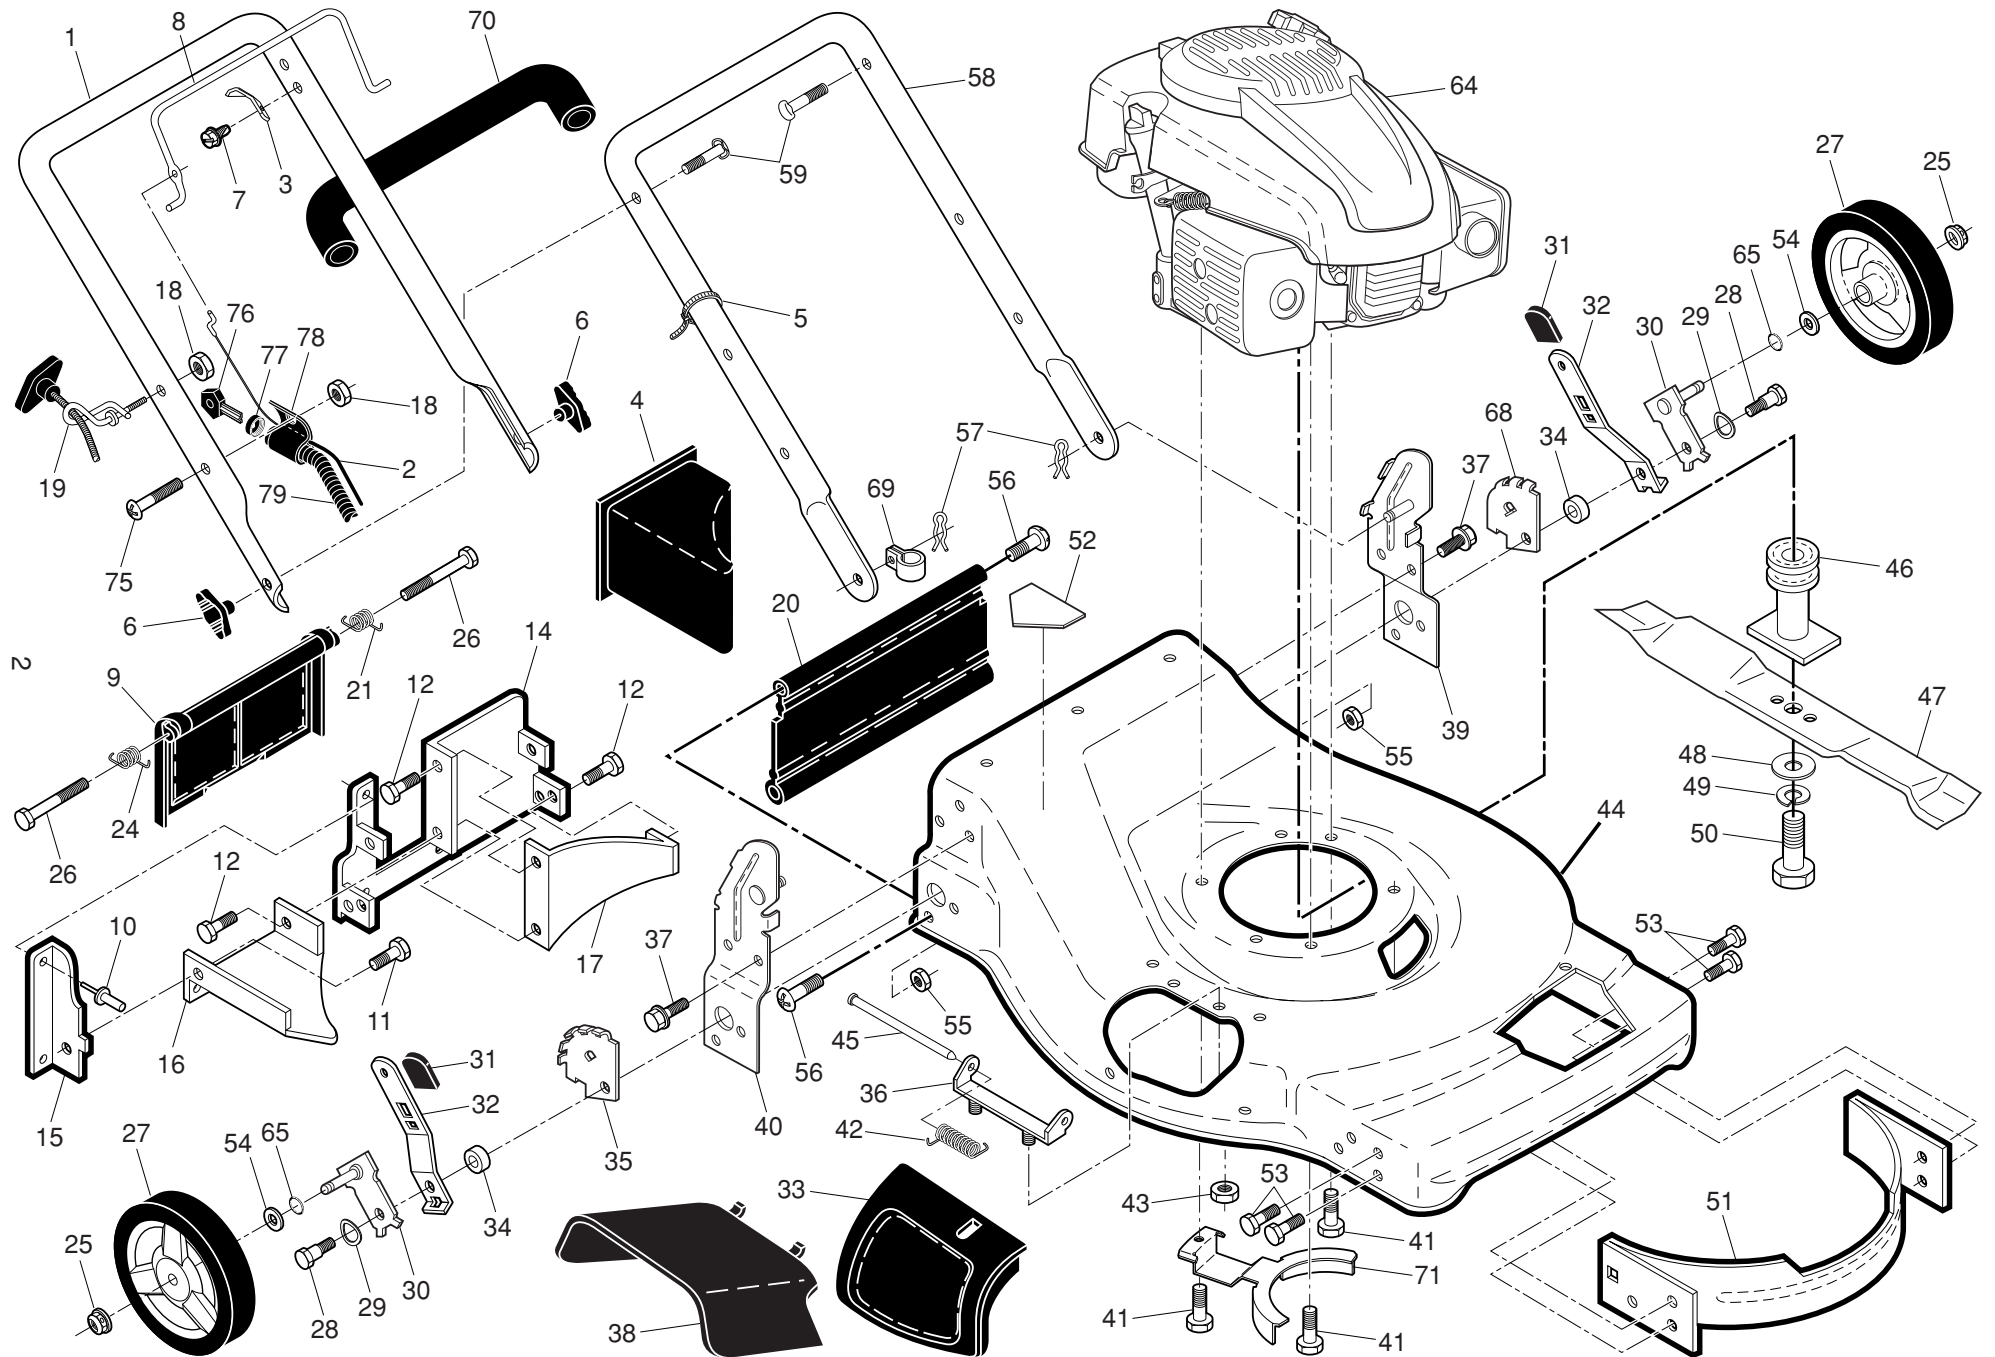

ROTARY LAWN MOWER - - MODEL NUMBER XT722FE (96143006100) PRODUCT NUMBER 961 43 00-61

ROTARY LAWN MOWER - - MODEL NUMBER XT722FE (96143006100) PRODUCT NUMBER 961 43 00-61

KEY NO.	PART NO.	DESCRIPTION	KEY NO.	PART NO.	DESCRIPTION
1	532 42 76-63	Upper Handle (Includes Foam Grip)	40	532 41 91-92	Handle Bracket Assembly, RH
2	532 40 19-94	Cable, Operator Presence	41	532 15 04-06	Screw, Hex Head, Threaded, Rolled 3/8-16 x 1-1/8
3	532 12 51-62	Bracket, Upstop	42	532 19 30-00	Spring, Torsion
4	532 16 66-49	Mulcher Plug	43	873 80 04-00	Nut, Hex, Nylock
5	532 06 64-26	Wire Tie	44	532 41 74-05	Kit, Lawn Mower Housing (Includes Key Numbers 14, 15 and 51)
6	532 19 19-38	Handle Knob	45	532 17 56-50	Rod, Hinge
7	532 75 06-34	Screw	46	532 42 12-48	Blade Adapter / Pulley
8	532 42 79-47	Control Bar	47	532 40 67-13	Blade, 22"
9	532 40 84-92	Rear Door Assembly	48	532 85 10-74	Washer, Hardened
10	532 12 84-15	Pop Rivet	49	532 85 02-63	Washer, Helical
11	532 15 00-50	Screw, Self-Tapping #10-24 x 5/8	50	532 85 10-84	Screw, Machine, Hex Head 3/8-24 x 1-3/8 Grade 8
12	817 06 04-10	Screw, Hex Hex Head, Sems 1/4-20 x 1/2	51	532 17 00-31	Front Baffle
14	532 19 70-76	Back Plate	52	532 40 47-63	Danger Decal
15	532 41 13-34	Side Baffle	53	817 60 04-06	Screw
16	532 17 71-33	Discharge Baffle	54	532 08 83-48	Washer, Flat
17	532 14 89-41	Rear Baffle	55	873 93 06-00	Nut, Hex
18	532 13 20-04	Keps Locknut 1/4-20	56	532 08 86-52	Screw, Hinge 1/4-20 x 1-1/4
19	532 19 47-88	Rope Guide	57	532 05 17-93	Hairpin Cotter
20	532 41 31-60	Rear Skirt	58	532 40 34-33	Lower Handle
21	532 40 54-21	Spring, Rear Door, LH	59	532 19 15-74	Handle Bolt
24	532 40 54-23	Spring, Rear Door, RH	64	- - -	Engine, Kohler, Model Number XT173-0226 (For engine service and replacement parts, call Kohler at 1-800-544-2444)
25	532 40 91-48	Nut, Hex, Flanged	65	532 19 74-80	O-Ring
26	532 18 41-93	Bolt, Rear Door	68	532 41 06-23	Wheel Adjusting Bracket, LH
27	532 41 08-31	Wheel & Tire Assembly, Rear	69	532 19 79-91	Clip, Cable
28	532 17 47-19	Bolt, Shoulder 3/8-16 x 1	70	532 18 63-62	Foam Grip
29	532 40 16-30	Washer, Belleville	71	532 42 57-11	Belt Keeper
30	532 40 78-71	Axle Arm Assembly	75	532 18 61-59	Screw
31	532 70 10-37	Selector Knob	76	532 18 03-31	Key
32	532 40 64-28	Selector Spring	77	532 19 48-48	Nut, Cap
33	532 19 70-29	Mulcher Door	78	532 18 96-86	Key Start Switch
34	532 40 16-29	Spacer	79	532 40 95-67	Wiring Harness
35	532 41 06-24	Wheel Adjusting Bracket, RH	--	532 40 47-64	Warning Decal (not shown)
36	532 17 57-35	Hinge Bracket Assembly	--	532 43 11-60	Operator's Manual, English / French
37	532 42 88-67	Screw, Sems, Thread Cutting 5/16-18 x 3/4			
38	532 40 38-19	Discharge Deflector			
39	532 41 91-93	Handle Bracket Assembly, LH			

NOTE: All component dimensions given in U.S. inches. 1 inch = 25.4 mm. **IMPORTANT:** Use only Original Equipment Manufacturer (O.E.M.) replacement parts. Failure to do so could be hazardous, damage your lawn mower and void your warranty.