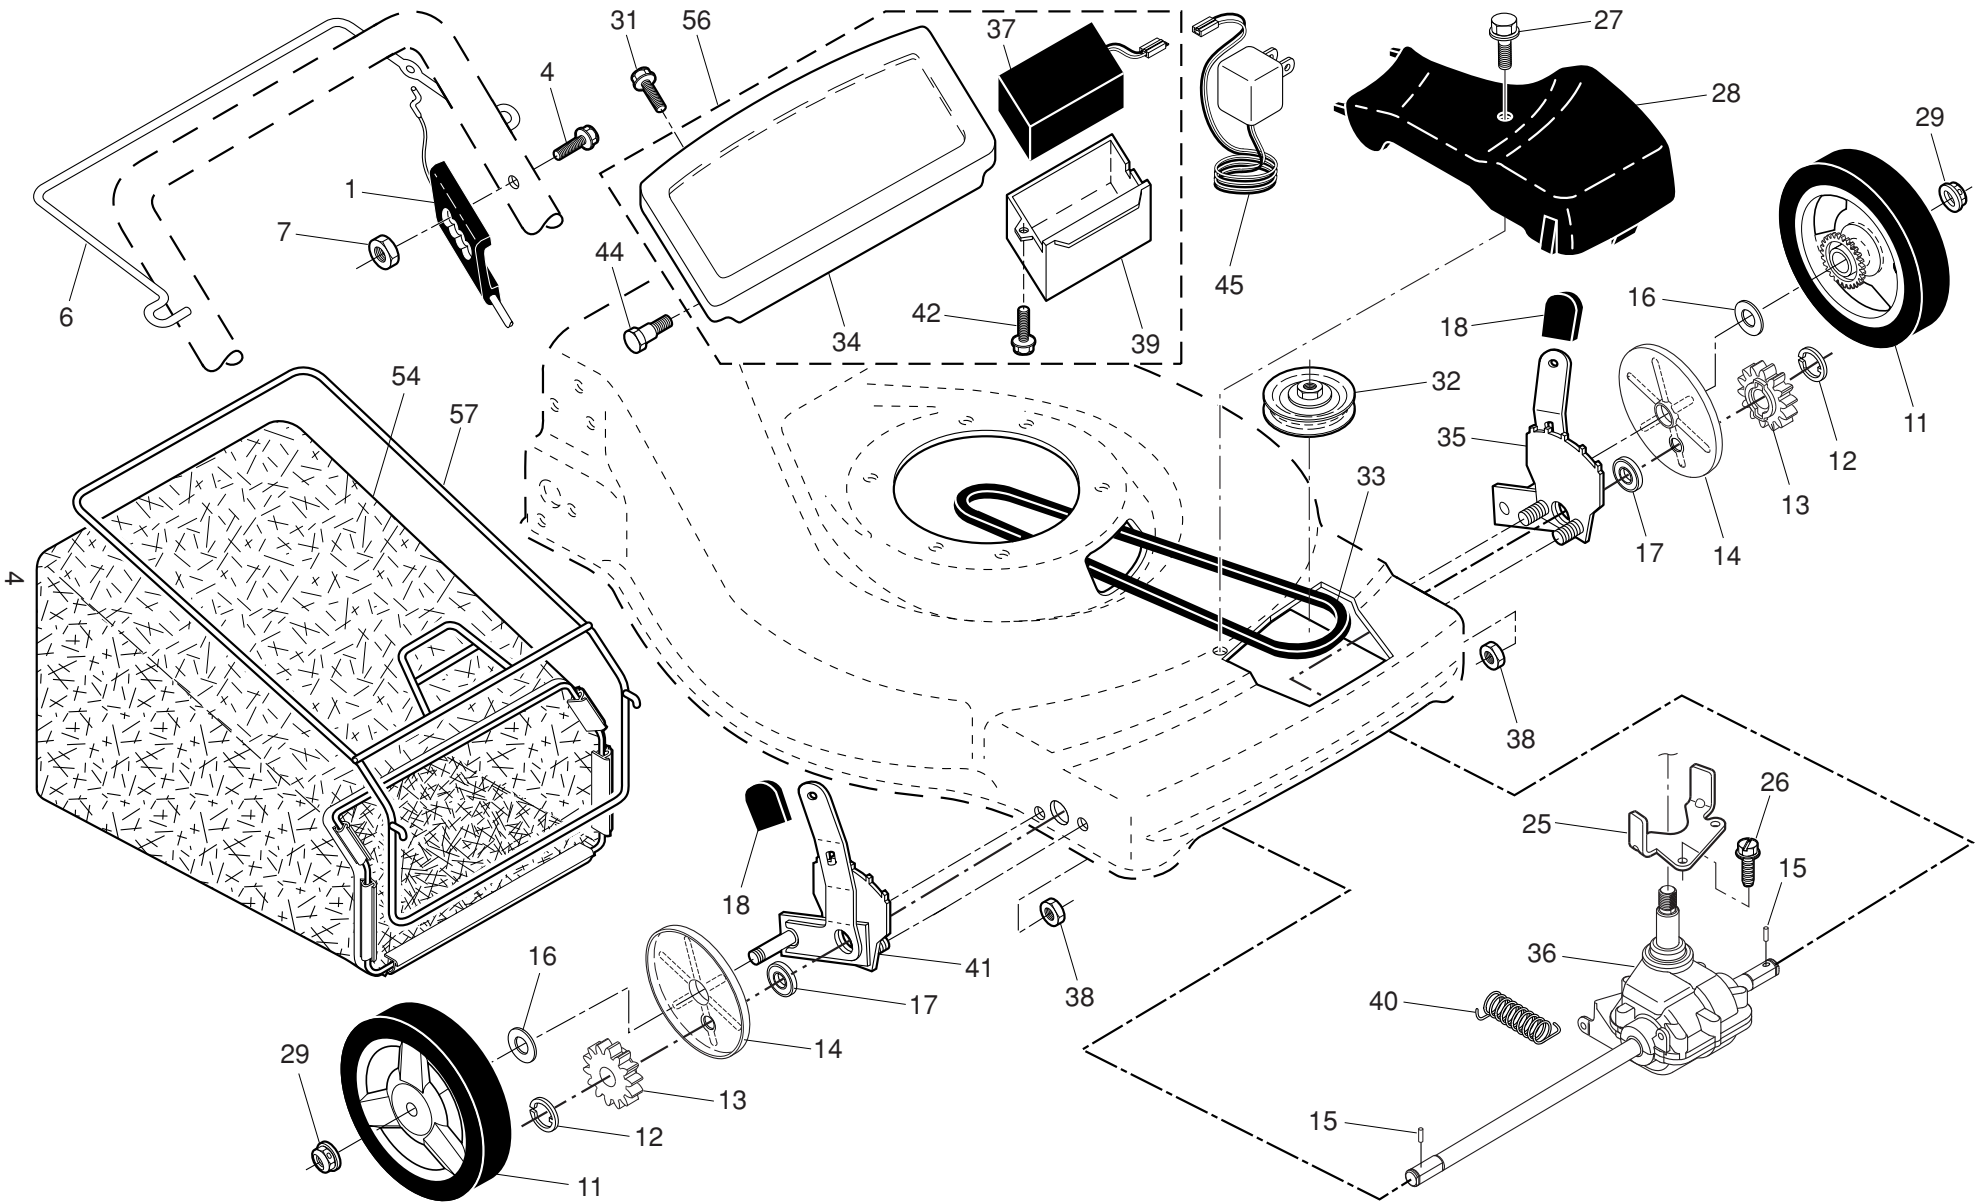

ROTARY LAWN MOWER - - MODEL NUMBER XT722FE (96143006100) PRODUCT NUMBER 961 43 00-61

ROTARY LAWN MOWER - - MODEL NUMBER **XT722FE** (96143006100) PRODUCT NUMBER 961 43 00-61

KEY NO.	PART NO.	DESCRIPTION	KEY NO.	PART NO.	DESCRIPTION
1	532 40 78-16	Drive Control Cable	32	532 19 40-18	Pulley, Drive
4	532 19 96-87	Screw 1/4-20	33	532 19 68-57	V-Belt
6	532 19 90-93	Bar, Drive Control	34	532 41 11-90	Trimplate
7	532 19 17-30	Nut, Hex 1/4-20	35	532 42 42-01	Kit, Wheel Adjuster, LH (Includes Knob and Bearing)
11	532 41 10-81	Wheel & Tire Assembly	36	532 40 48-34	Gear Case Assembly, Complete
12	812 00 00-58	E-Ring	37	532 18 95-89	Battery
13	532 40 38-49	Gear, Pinion	38	873 80 04-00	Locknut, Hex 1/4-20
14	532 18 94-03	Dust Cover	39	532 18 62-37	Box, Battery
15	532 40 48-45	Pawl, Drive	40	532 40 65-58	Spring
16	532 06 77-25	Washer, Flat 3/8	41	532 42 42-00	Kit, Wheel Adjuster, RH (Includes Knob and Bearing)
17	532 19 10-39	Ball Bearing	42	817 41 13-08	Screw, Hex Head #13 x 1/2
18	532 70 10-37	Selector Knob	44	532 17 55-51	Screw, Shoulder, Hex Head #10-28 x 5/8
25	532 41 16-63	Belt Keeper	45	532 19 00-97	Charger, Battery
26	532 16 34-09	Screw	54	532 42 56-69	Grassbag Assembly
27	532 17 52-62	Pan Head Tapping Screw #10-24 x 2-3/4	56	532 19 12-52	Trimplate / Battery / Battery Box Assembly
28	532 19 73-70	Drive Cover	57	532 41 19-52	Frame, Grassbag
29	532 40 91-48	Locknut, Hex			
31	532 14 18-41	Screw, Torx Pan Head #20			

NOTE: All component dimensions given in U.S. inches. 1 inch = 25.4 mm. **IMPORTANT:** Use only Original Equipment Manufacturer (O.E.M.) replacement parts. Failure to do so could be hazardous, damage your lawn mower and void your warranty.